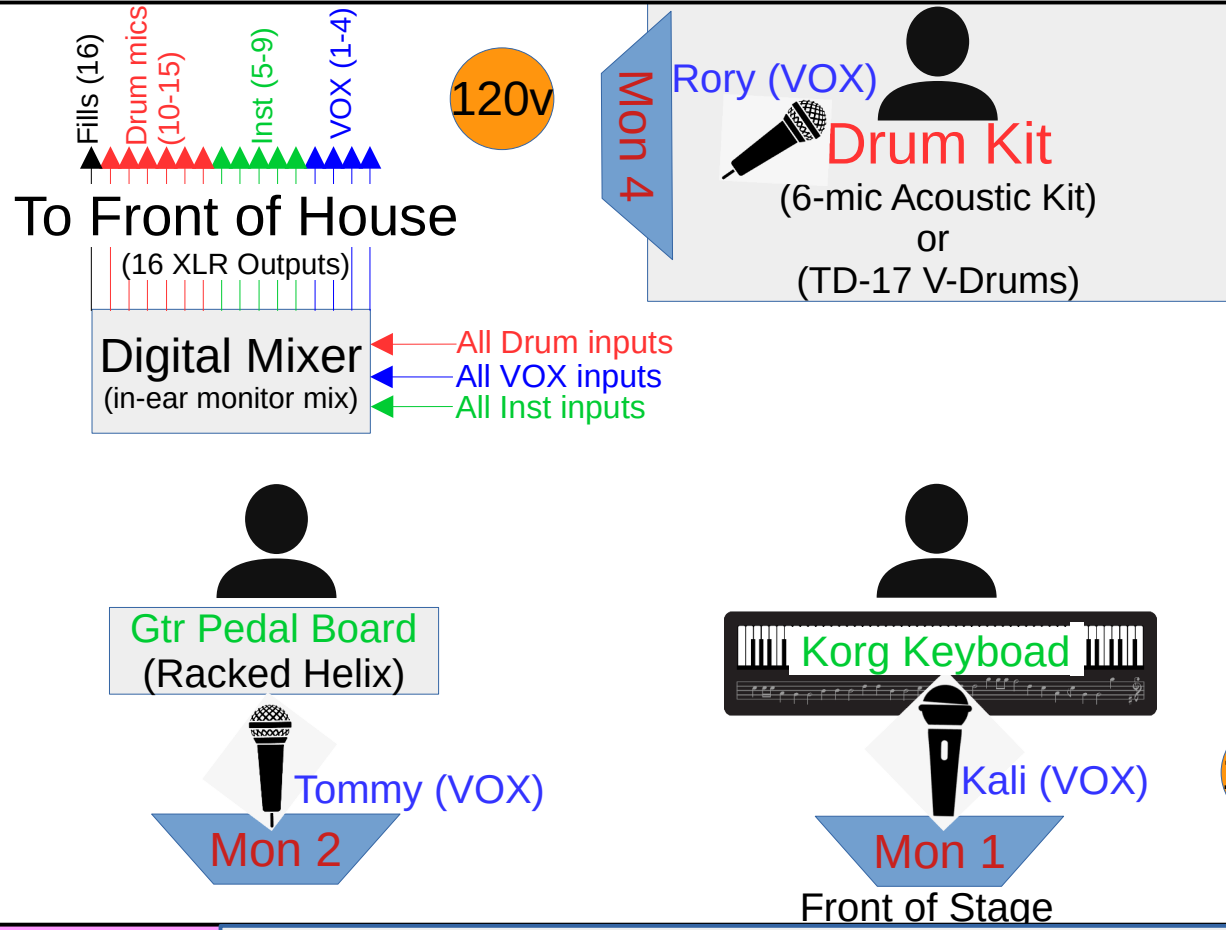

# Fat Fox

## Stage Plot / Input List

### INPUT LIST:

XLR:	level	XLR:	level	XLR:	level	Requested from venue: - 4x Boom Mic stands for VOX - 120v power where indicated - 16 input snake run to back of our digital mixer case - Drums okay if provided mic'd - 4 Monitors are OPTIONAL
1. Kali (VOX)	mic	5. Keys (L)	Inst	10. Drum1	mic	
2. Tommy (VOX)	mic	6. Keys (R)	Inst	11. Drum2	mic	
3. Brian (VOX)	mic	7. Gtr (L)	Line	12. Drum3	mic	
4. Rory (VOX)	mic	8. Gtr (R)	Line	13. Drum4	mic	
		9. Bass	Inst	14. Drum5	mic	
				15. Drum6	mic	

**Notes:** All instrument & mic inputs run to **our digital mixer** -- We mix our own in-ear monitors.  
 All instrument & mic inputs are accessed for FOH as **XLRs** at the back of our mixer case (16 XLR total).  
*XLR 1-4 are vocal mics :: XLR 5-9 are instruments :: XLR 10-15 are drum mics*